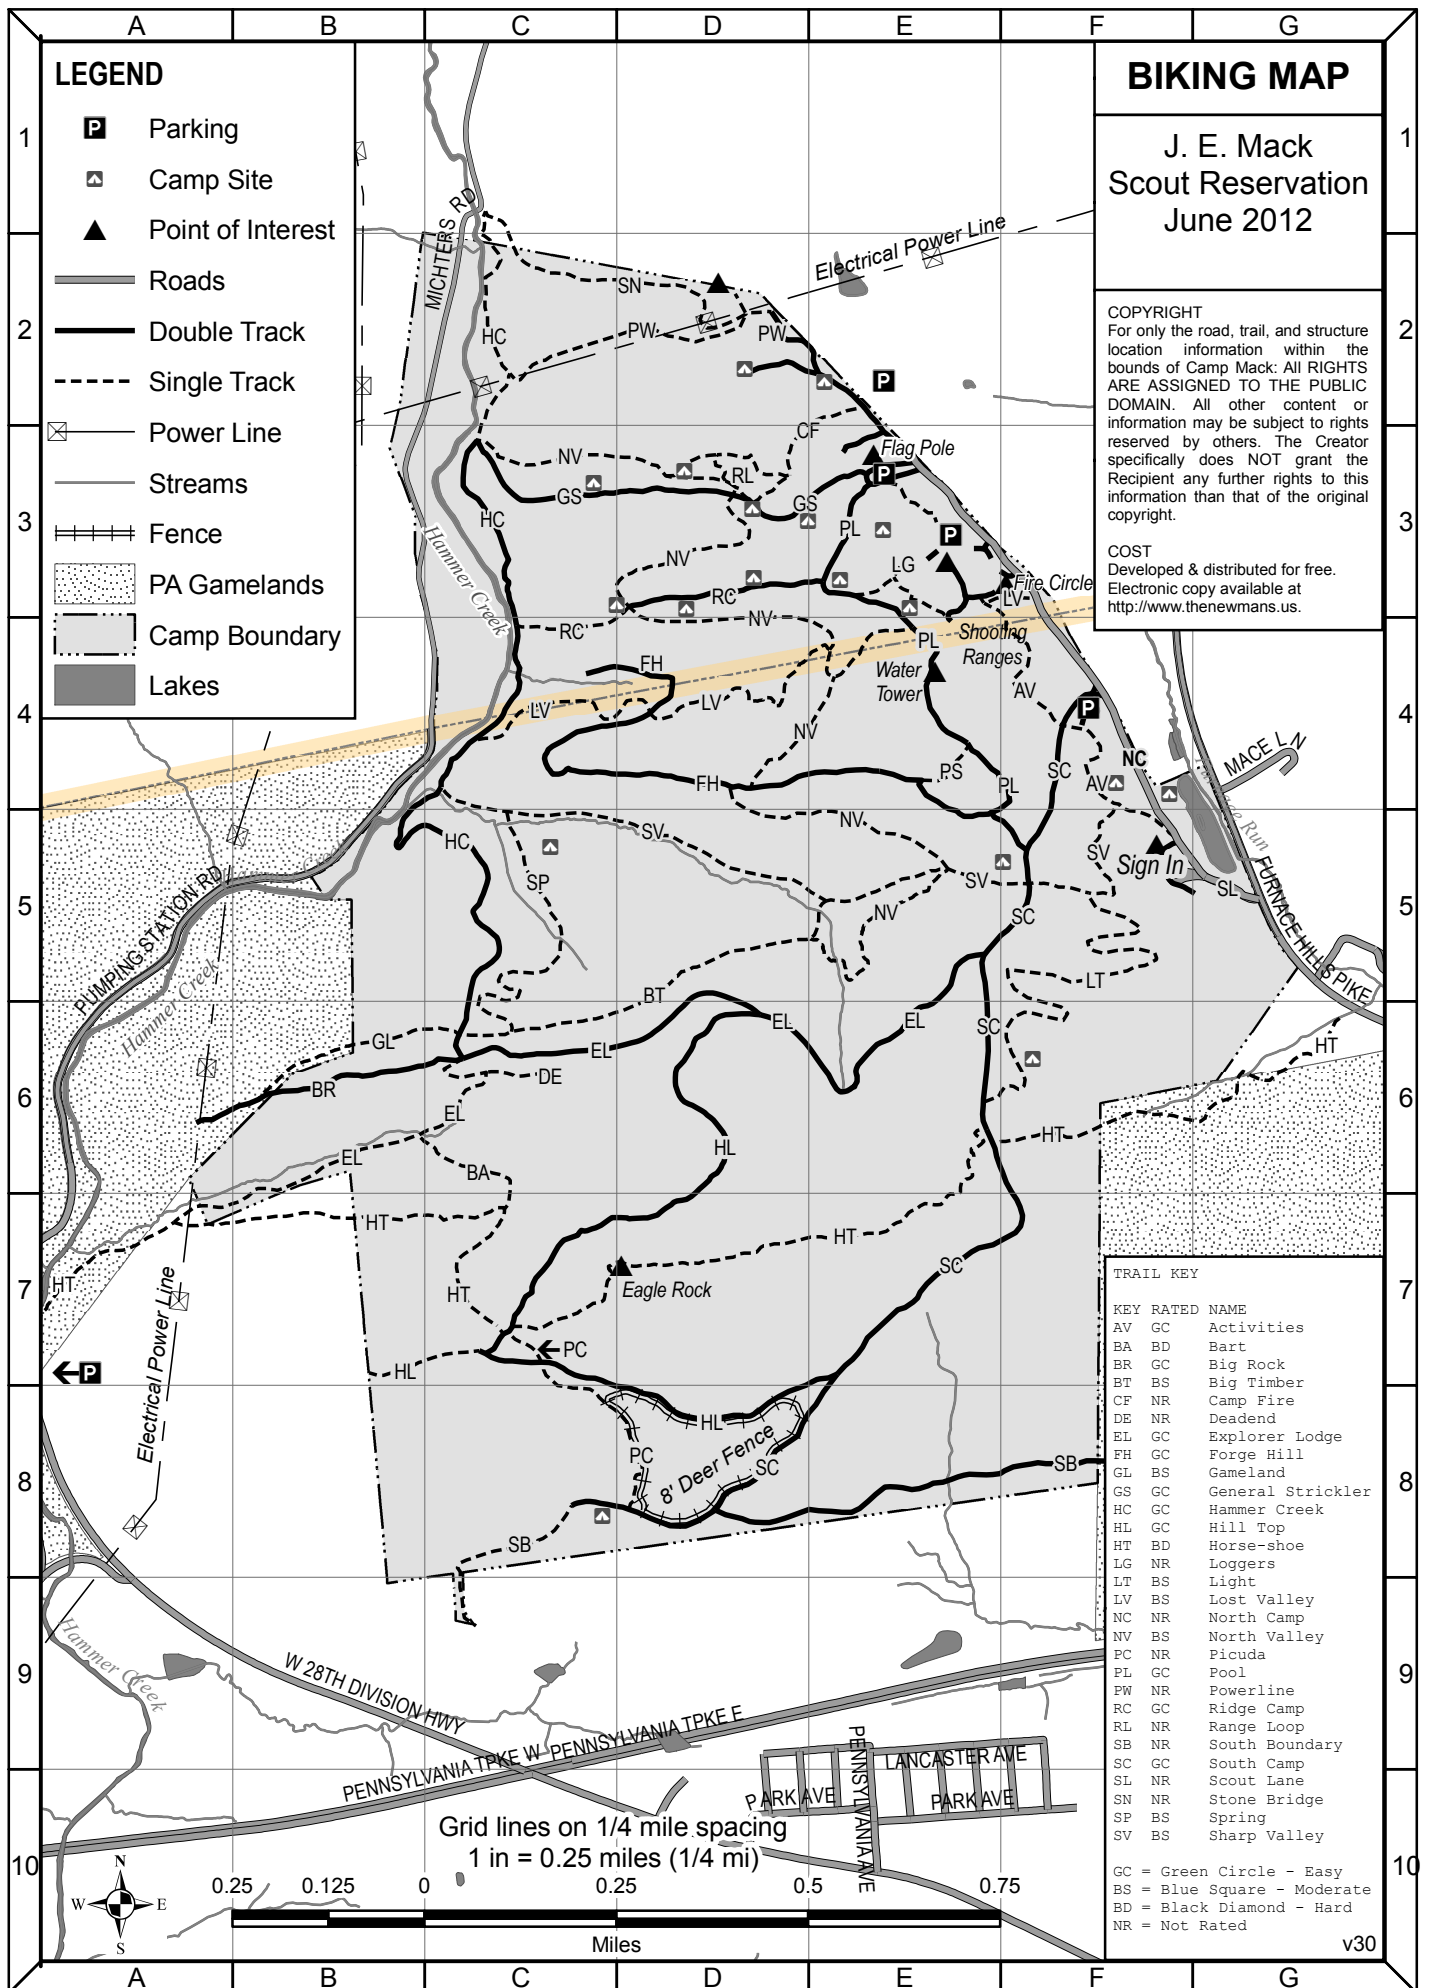

BIKING MAP

J. E. Mack
Scout Reservation
June 2012

COPYRIGHT
For only the road, trail, and structure location information within the bounds of Camp Mack: All RIGHTS ARE ASSIGNED TO THE PUBLIC DOMAIN. All other content or information may be subject to rights reserved by others. The Creator specifically does NOT grant the Recipient any further rights to this information than that of the original copyright.

COST
Developed & distributed for free. Electronic copy available at <http://www.thenewmans.us>.

LEGEND

- Parking
- Camp Site
- Point of Interest
- Roads
- Double Track
- Single Track
- Power Line
- Streams
- Fence
- PA Gamelands
- Camp Boundary
- Lakes

TRAIL KEY

KEY	RATED	NAME
AV	GC	Activities
BA	BD	Bart
BR	GC	Big Rock
BT	BS	Big Timber
CF	NR	Camp Fire
DE	NR	Deadend
EL	GC	Explorer Lodge
FH	GC	Forge Hill
GL	BS	Gameland
GS	GC	General Strickler
HC	GC	Hammer Creek
HL	GC	Hill Top
HT	BD	Horse-shoe
LG	NR	Loggers
LT	BS	Light
LV	BS	Lost Valley
NC	NR	North Camp
NV	BS	North Valley
PC	NR	Picuda
PL	GC	Pool
PW	NR	Powerline
RC	GC	Ridge Camp
RL	NR	Range Loop
SB	NR	South Boundary
SC	GC	South Camp
SL	NR	Scout Lane
SN	NR	Stone Bridge
SP	BS	Spring
SV	BS	Sharp Valley

GC = Green Circle - Easy
BS = Blue Square - Moderate
BD = Black Diamond - Hard
NR = Not Rated

Grid lines on 1/4 mile spacing
1 in = 0.25 miles (1/4 mi)